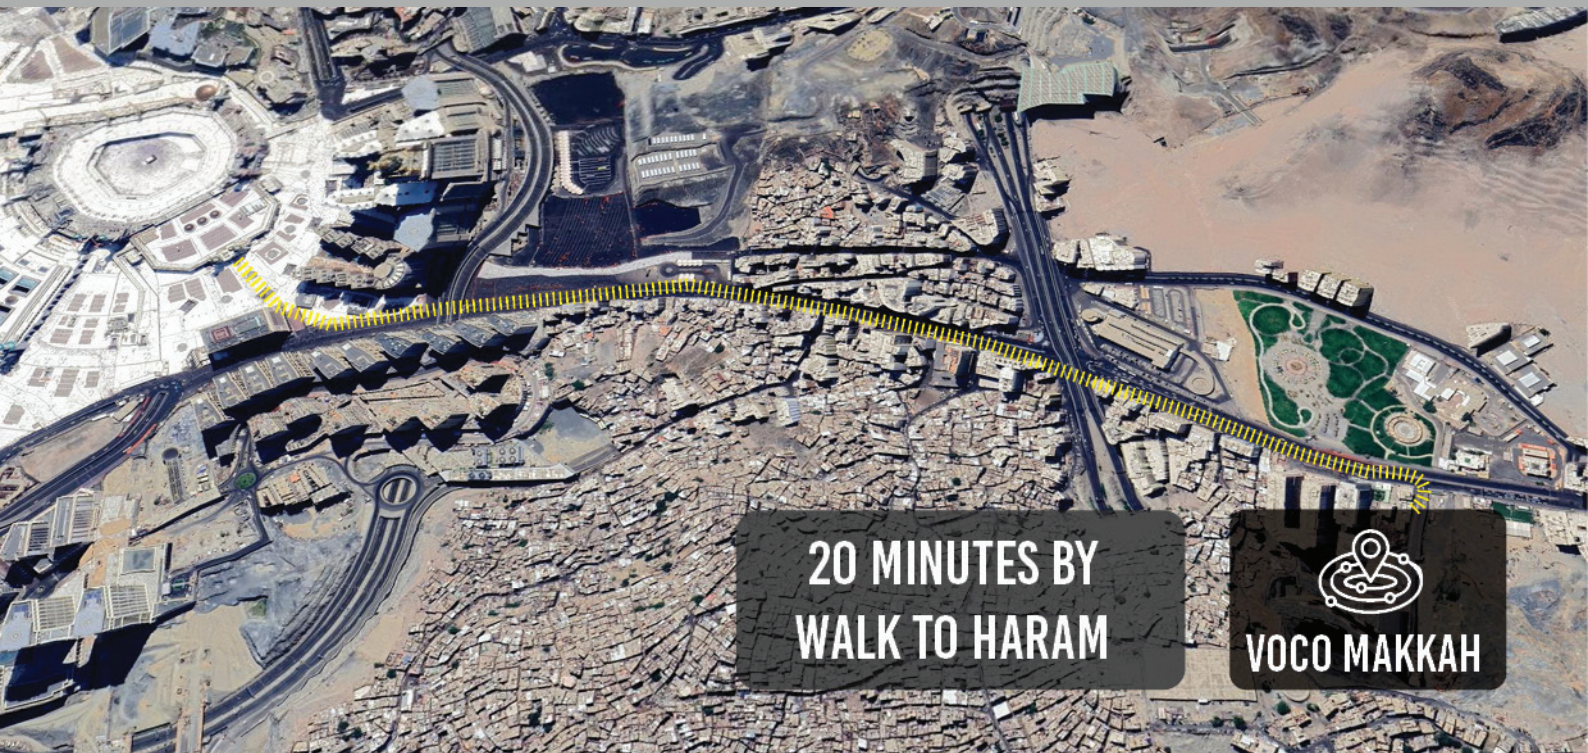

VOCO MAKKAH